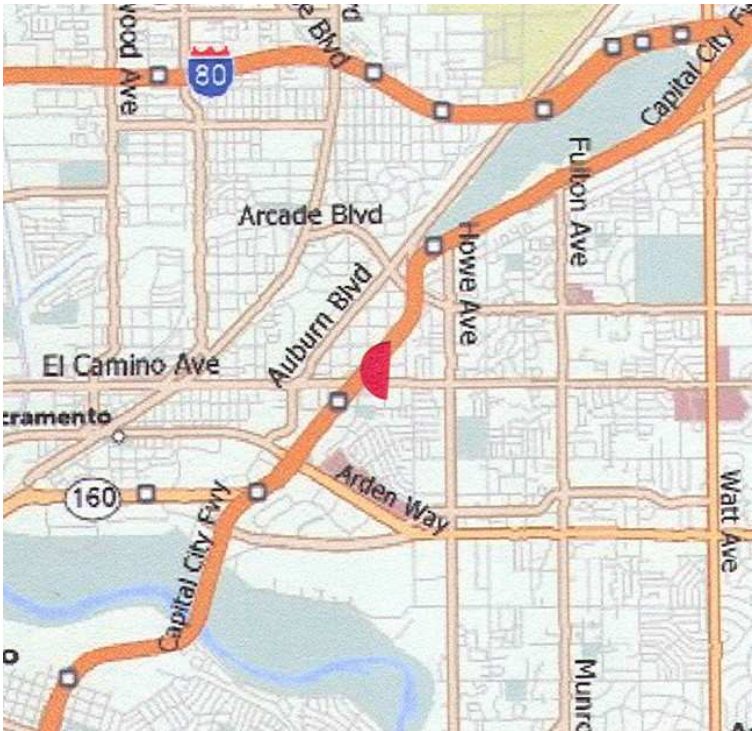

BILLBOARD COMPANY
"All Day - Every Day"

Sacramento, CA

Billboard #: CASACEL-E

**Location: El Camino Ave., N/L, 300'
E/O Capital City Hwy I-80 East Face**

Size: 10'6" x 36'

Traffic Count: 18,430

Illumination: Yes

Call or email me for rates and availability

One full color vinyl included with year contract.

This permanent location is on El Camino Ave., North Line just East of Capital City Fwy and is at the East bound on-ramp that leads to Roseville and Reno. It is in the middle of the RV Dealers and other major businesses.