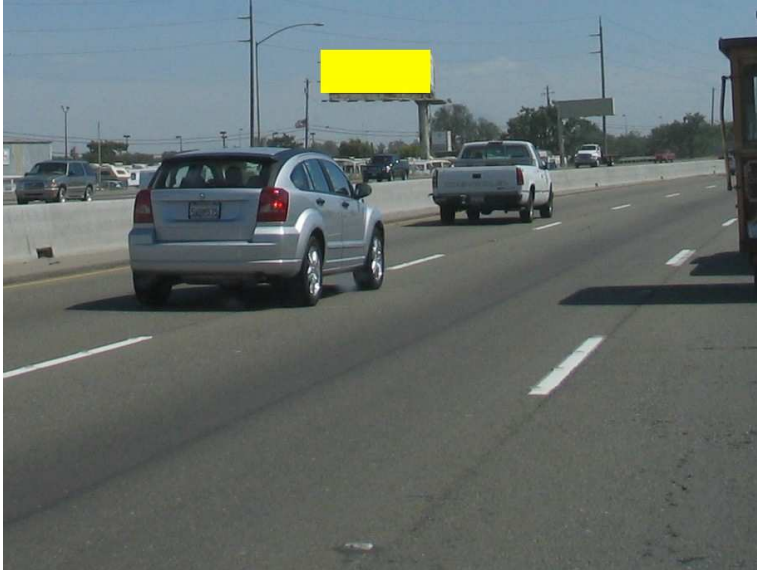

BILLBOARD COMPANY
"All Day - Every Day"

Stockton, CA

Billboard #: CSTKI5EL-N
Location: Interstate 5 E/L @ El Dorado St. North Face
SIZE: 14' X 48'
Traffic Count: 73,000
Illumination: Yes
Call or email me for rates and availability

One full color vinyl included with year contract.

This permanent location on Interstate 5 is viewed by commuter traffic headed west to Tracy, Livermore Valley and Bay area via Interstate 205 and South through the Central Valley to Los Angeles.