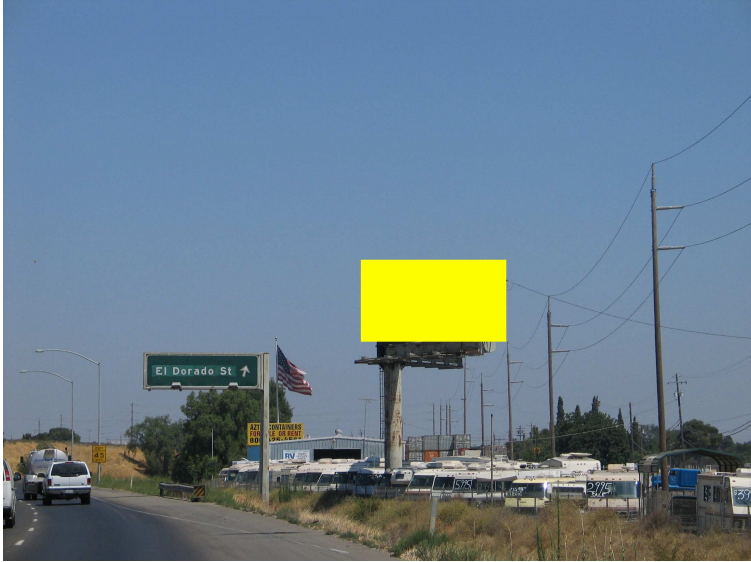

BILLBOARD COMPANY
"All Day - Every Day"

Stockton, CA

Billboard #: CSTKI5EL-S
Location: Interstate 5, E/L @ El Dorado St. South Face
SIZE: 14' X 48'
Traffic Count: 81,000
Illumination: Yes
Call or email me for rates and availability

One full color vinyl included with year contract.

This permanent location on I-5 is viewed by commuter traffic headed North to Stockton and Sacramento. It also connects with I-80 that leads west to San Francisco and East to Reno; It also connects too Freeway 50 leading towards Lake Tahoe.