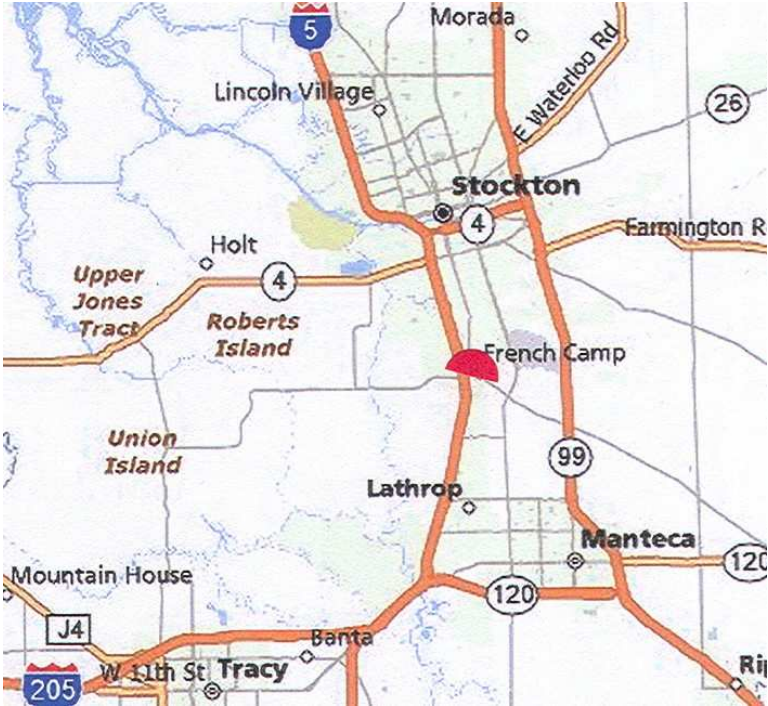

BILLBOARD COMPANY
"All Day - Every Day"

Stockton, CA

Billboard #: CSTKI5EL-S
Location: Interstate 5, E/L @ El Dorado St. South Face
SIZE: 14' X 48'
Traffic Count: 81,000
Illumination: Yes
Call or email me for rates and availability

One full color vinyl included with year contract.

This permanent location on I-5 is viewed by commuter traffic headed North to Stockton and Sacramento. It also connects with I-80 that leads west to San Francisco and East to Reno; It also connects too Freeway 50 leading towards Lake Tahoe.