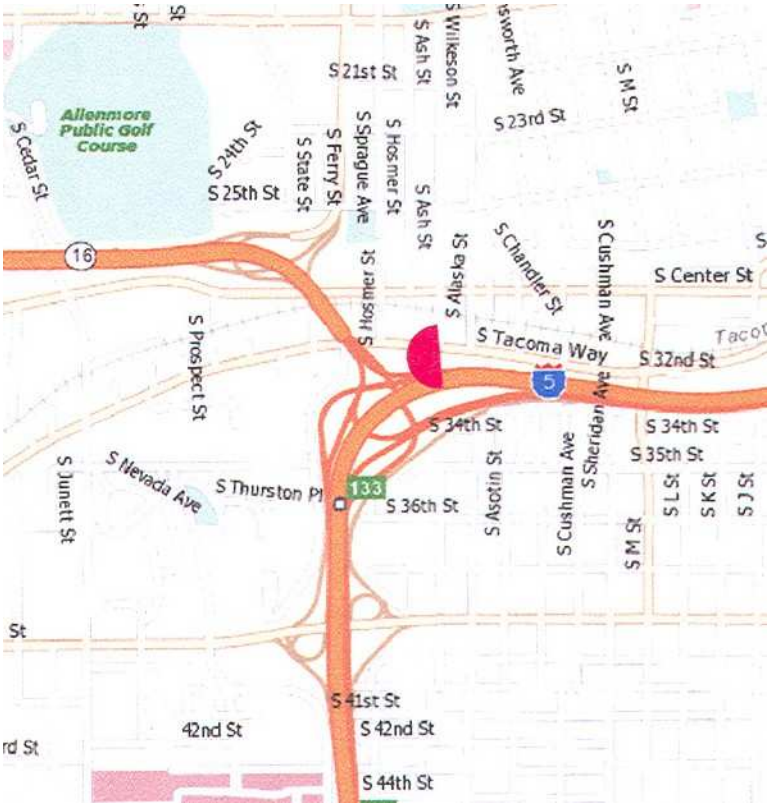

BILLBOARD COMPANY
"All Day – Every Day"

Tacoma, WA

Billboard #: WTACSTW-E
Location: S. Tacoma Way, S/L, @ Wilkeson. East Face
SIZE: 12'X 24'
Traffic Count: 19,250
Illumination: Yes
Call or email me for rates and availability

One full color vinyl included with year contract.

This permanent location is located on the North side of S. Tacoma Way @ Wilkeson. Seen by traffic headed to 38th Street and all the Auto Dealerships. GREAT LOCATION, GREAT VISIBILITY. And A GREAT PRICE